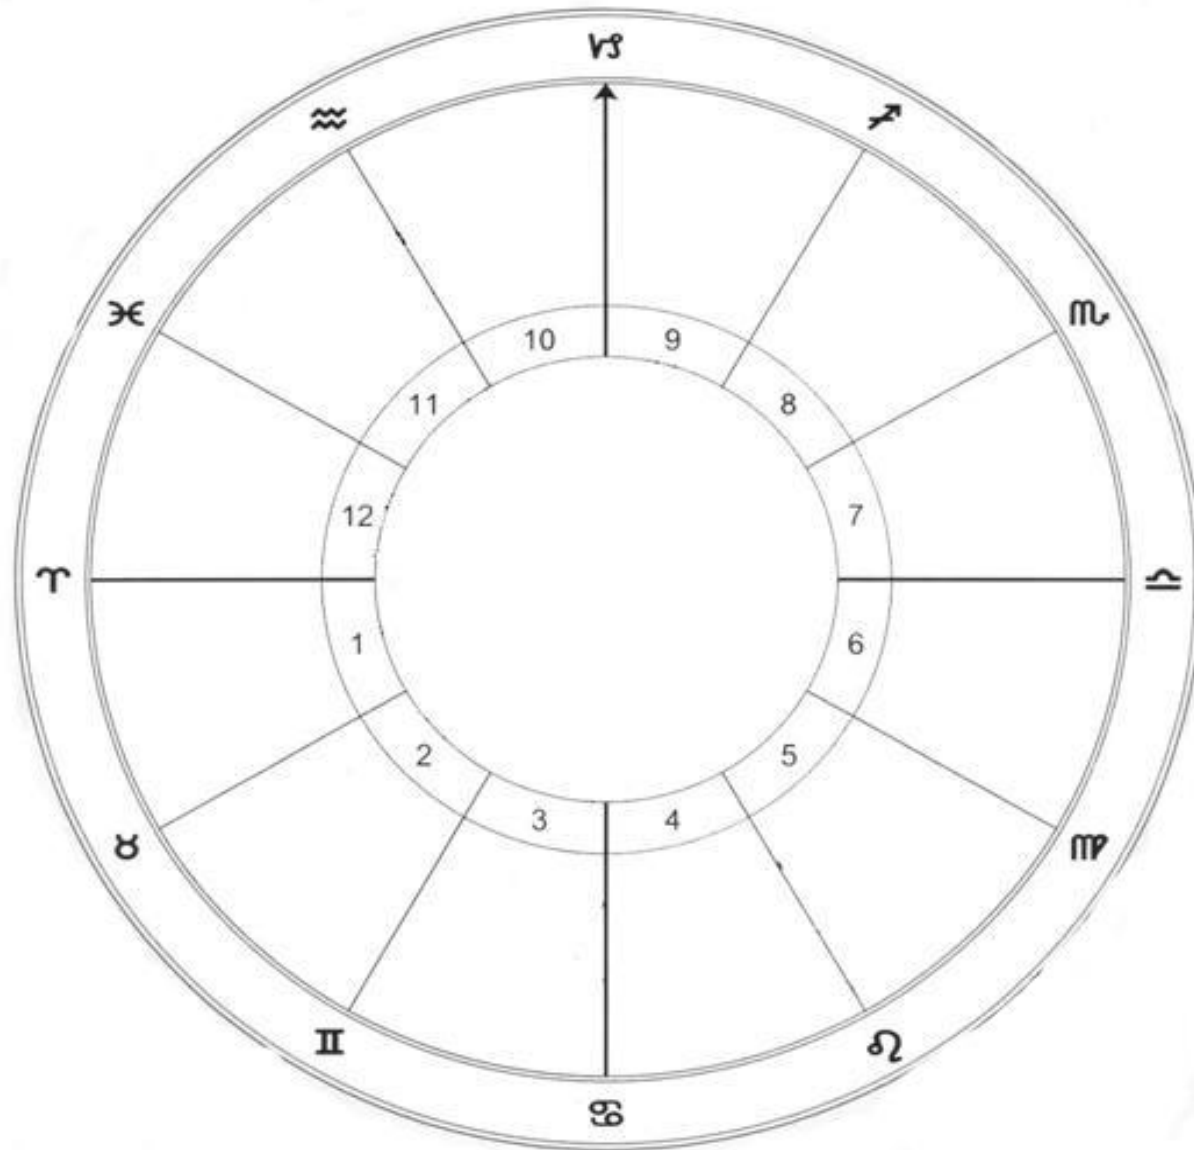

# Flat Chart

Time of birth determines what sign is found on the Ascendant.

# The Natal Chart

(Traditional Houses)