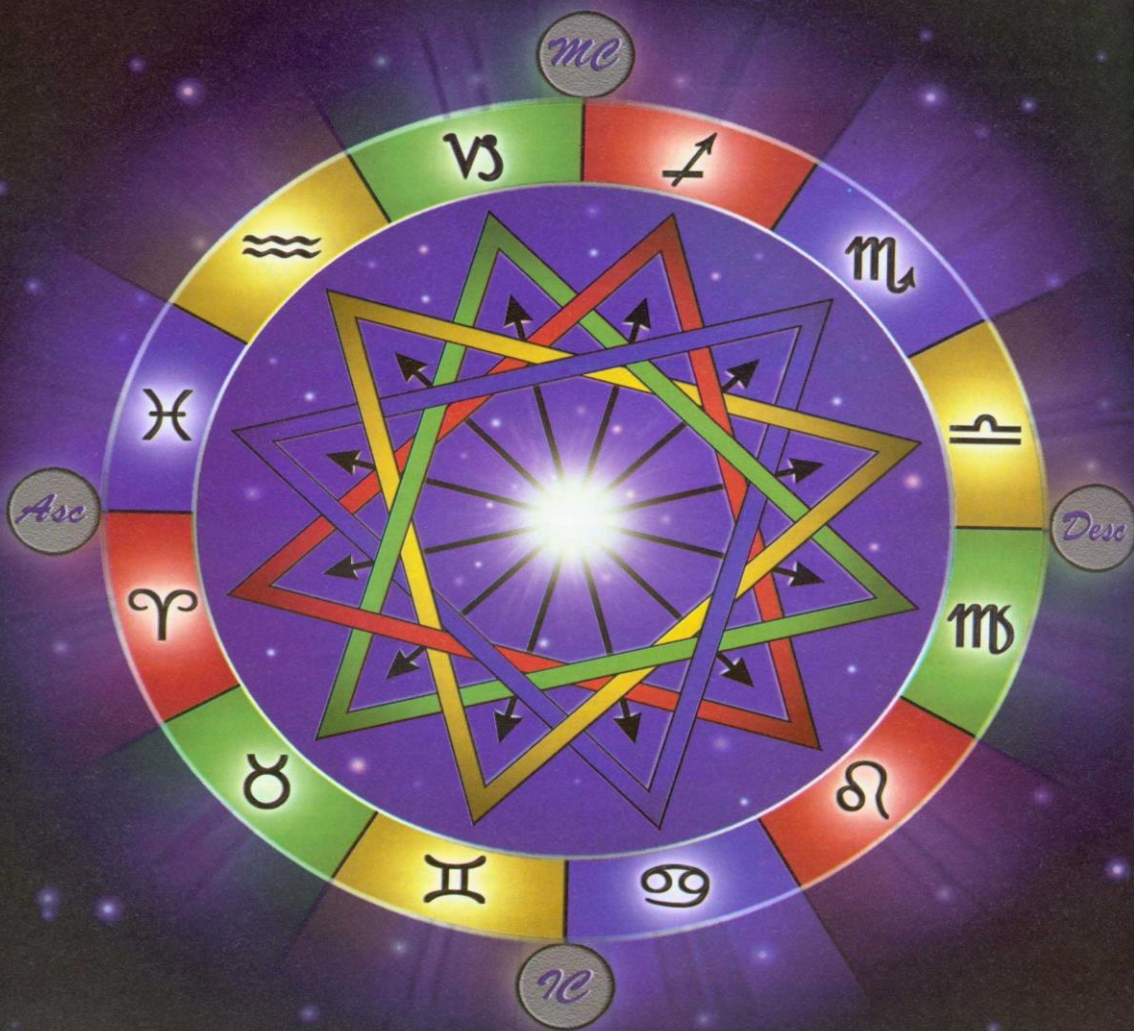

Combining all the elements. A Pattern is formed that repeats itself three times.