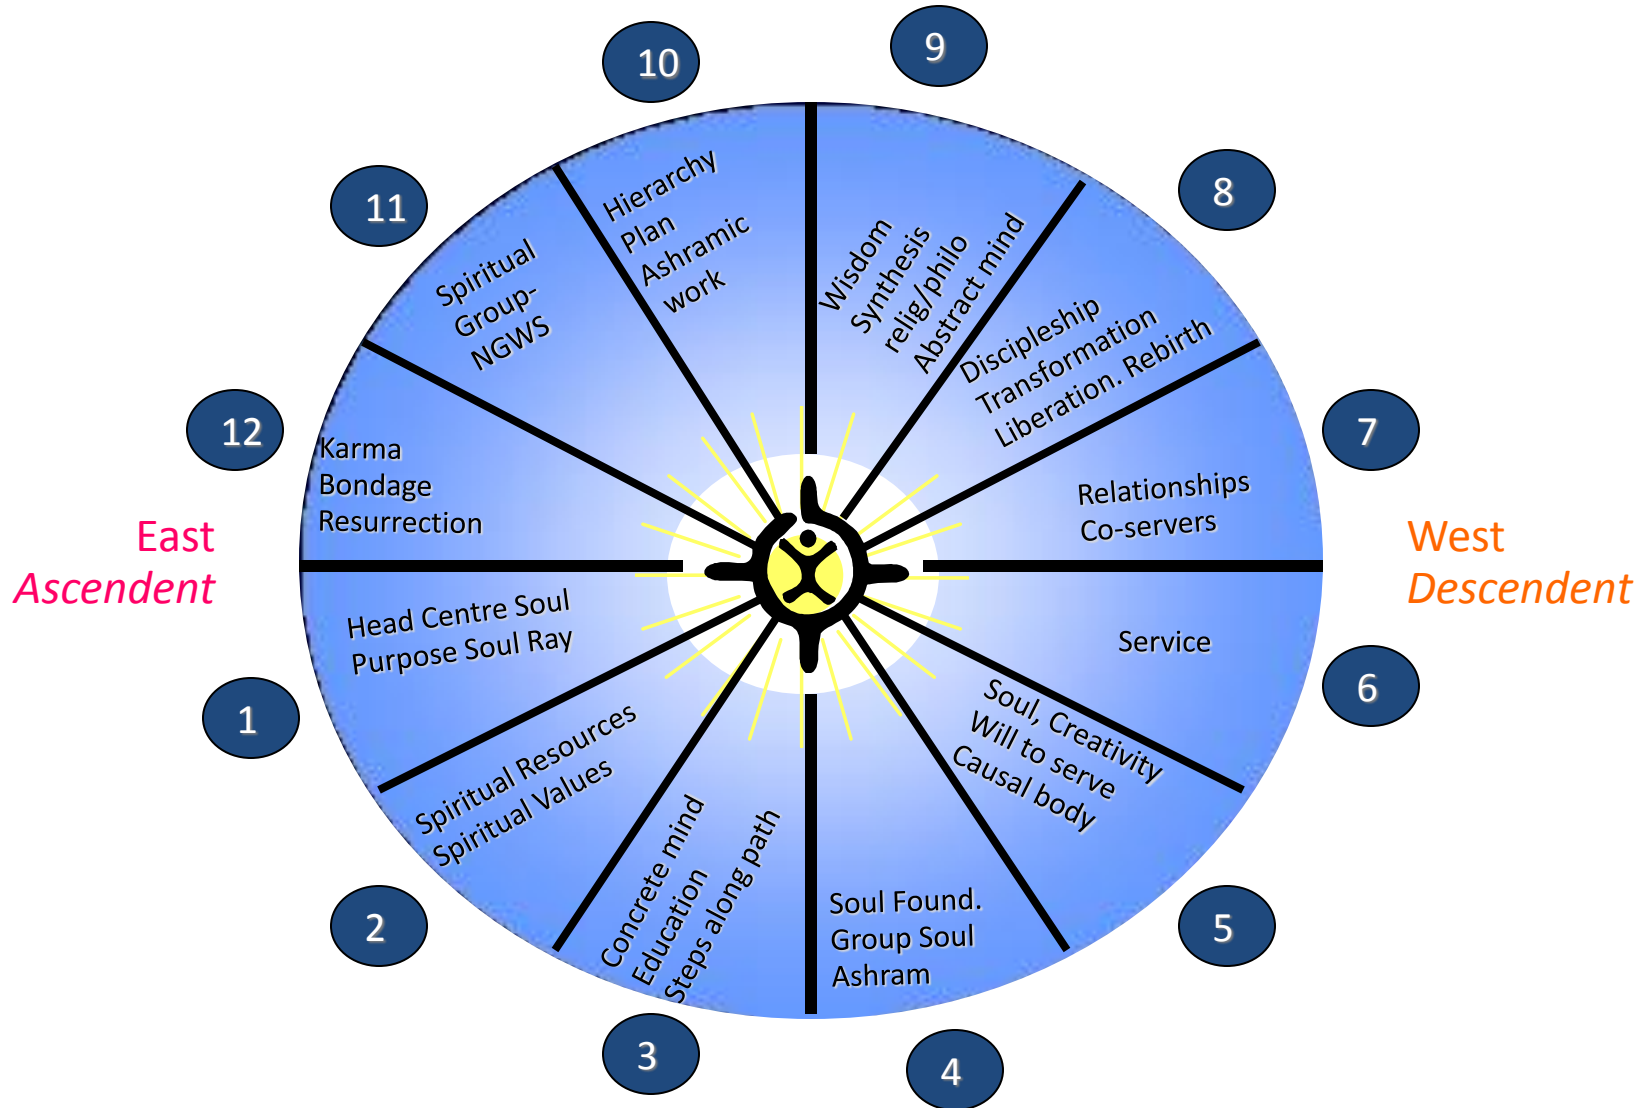

# Flat Chart

Time of birth determines what sign is found on the Ascendant.

# The Natal Chart

(Traditional Houses)

# The Natal Chart

(Soul-Centered Houses)

*MC - Medium Coeli*

*IC - Imum Coeli*