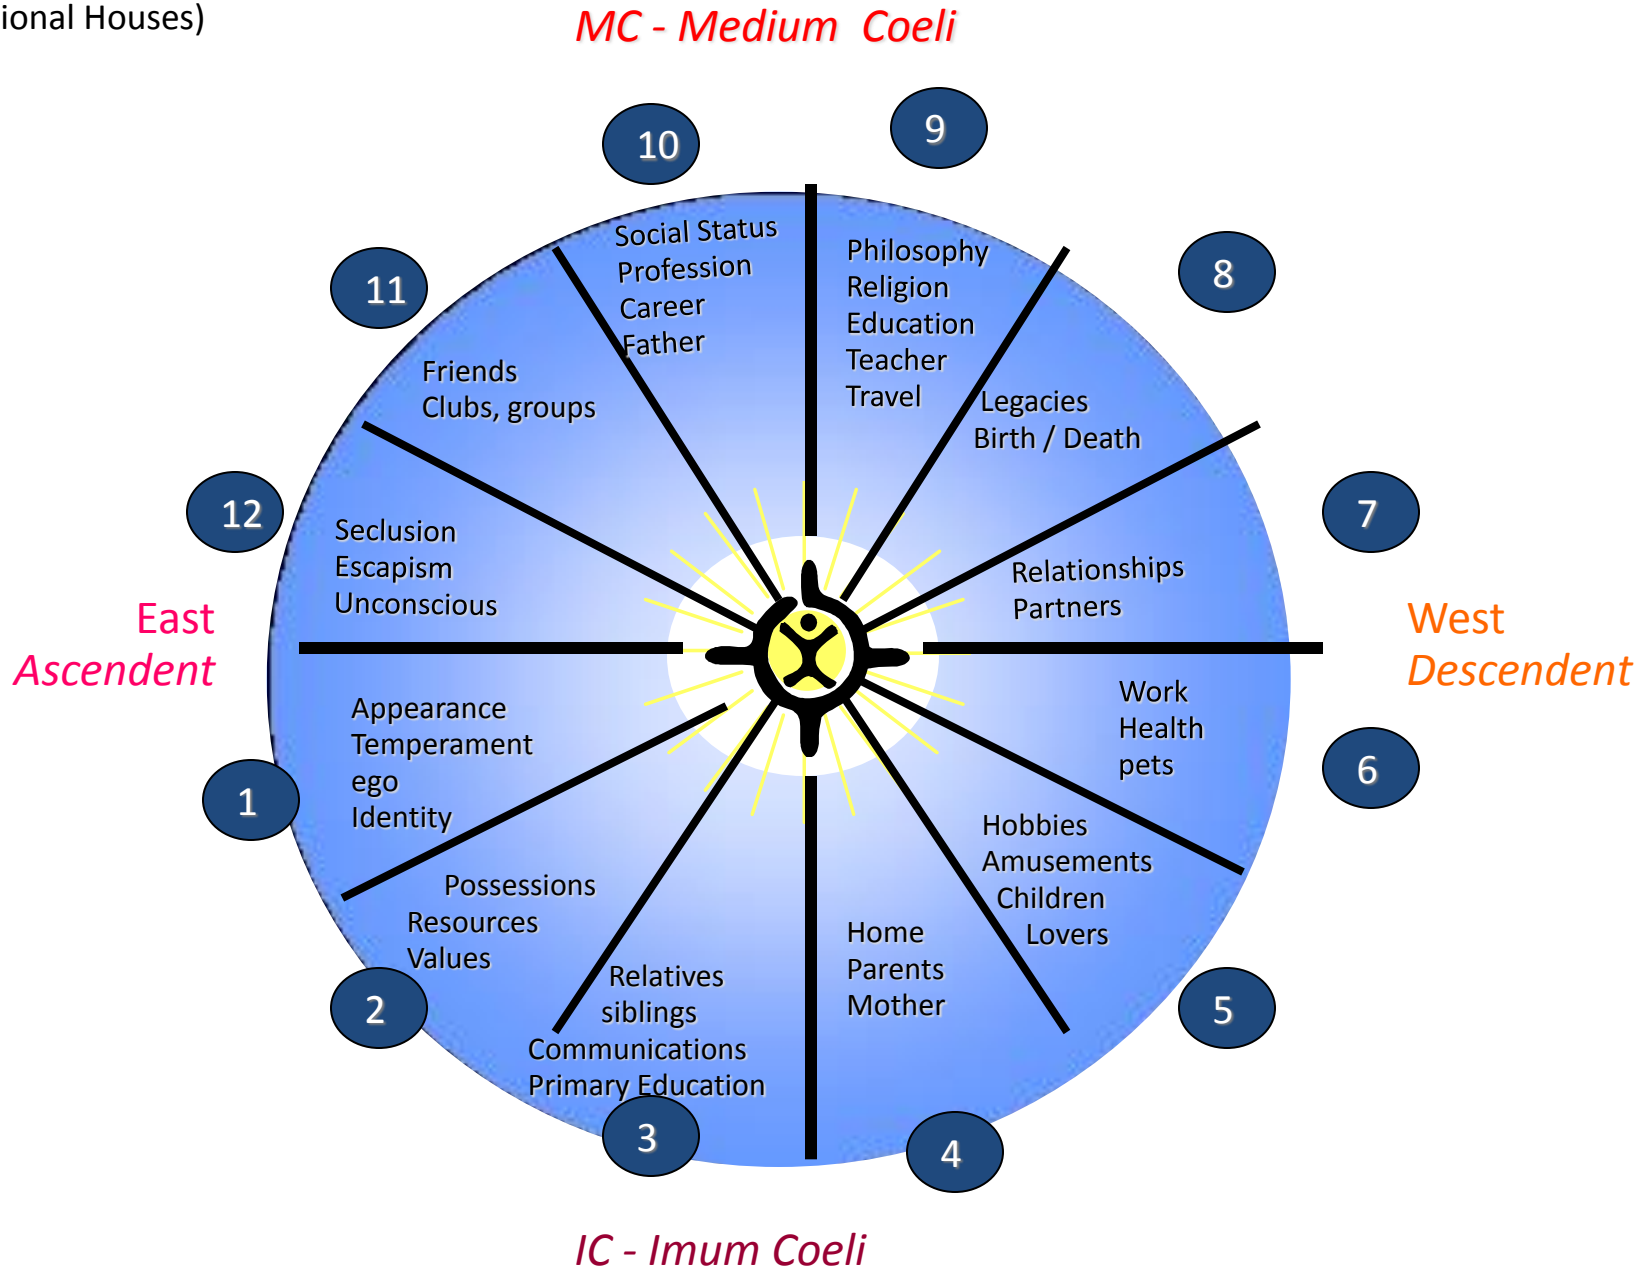

# Crosses (Modes)

**Cardinal**

**Fixed**

**Mutable**

# Flat Chart

Time of birth determines what sign is found on the Ascendant.

# The Natal Chart

(Traditional Houses)