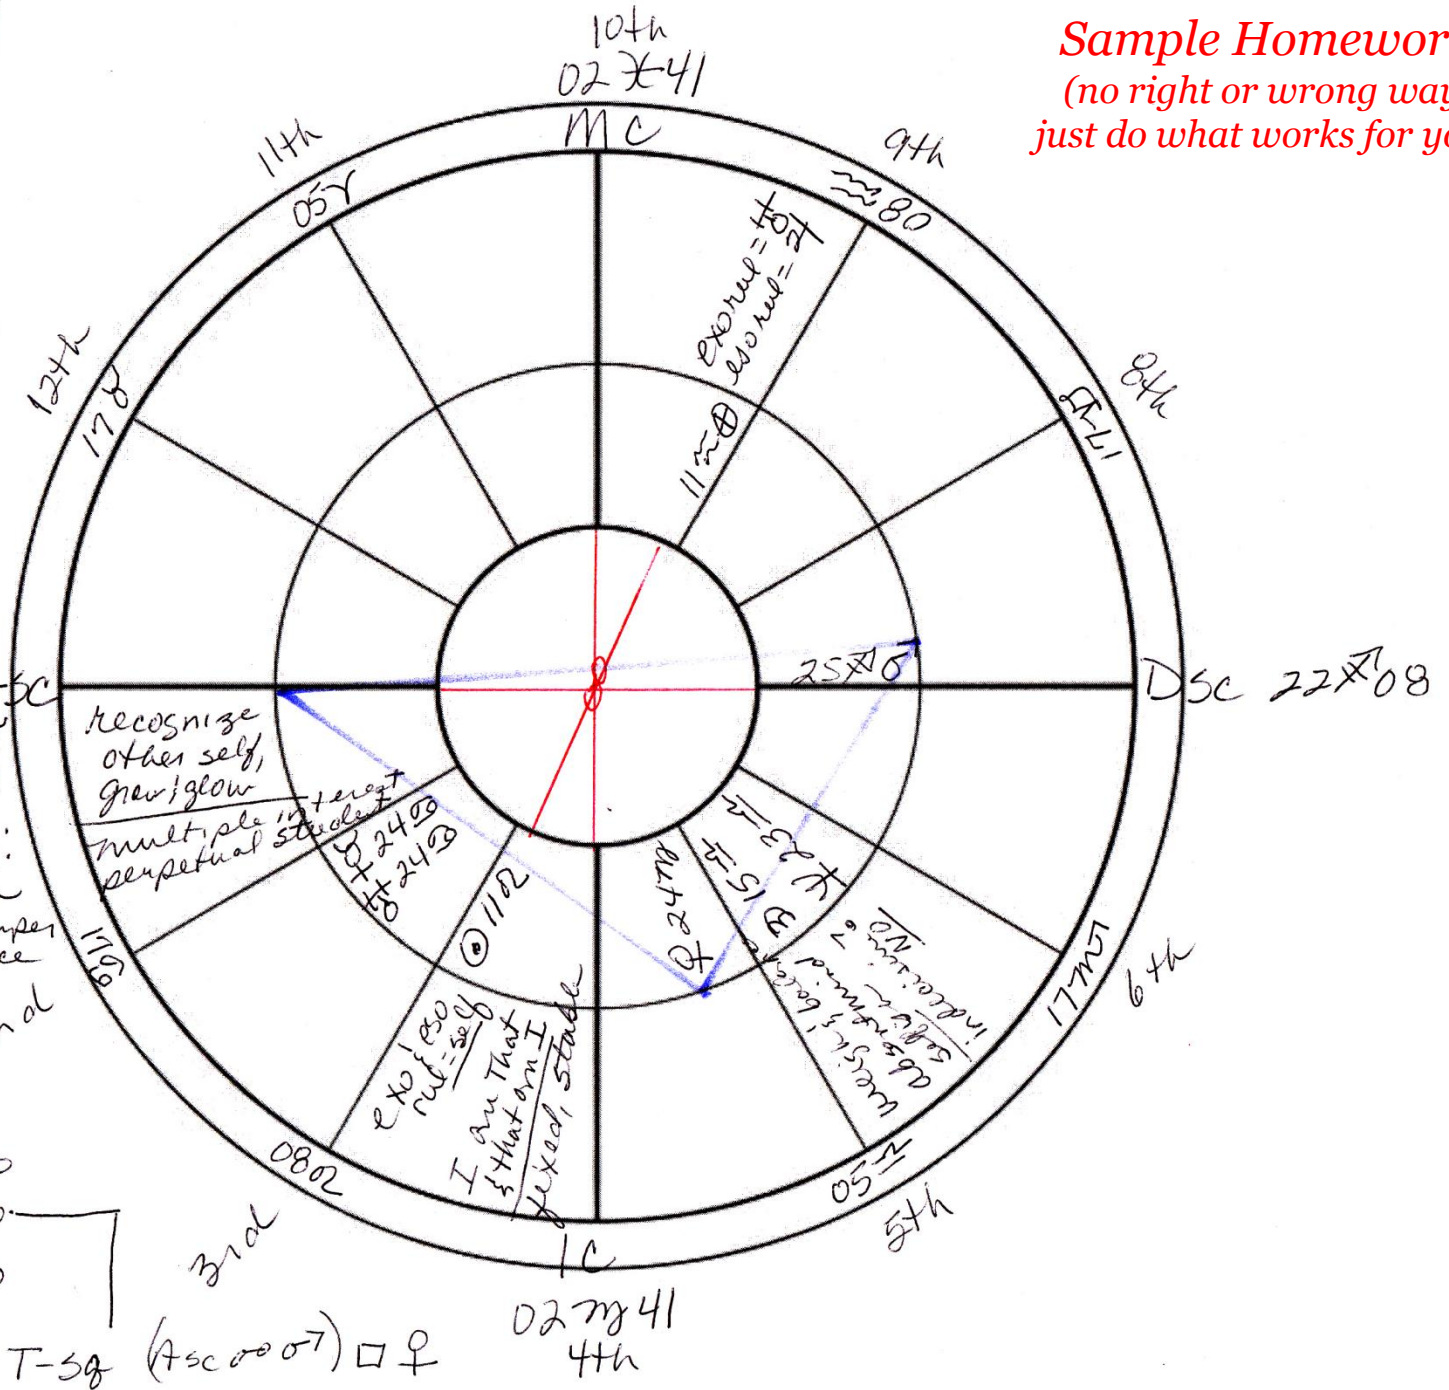

BL

Asc II

⊙ ♌

♁ ♋

Sample Homework
(no right or wrong way,
just do what works for you)