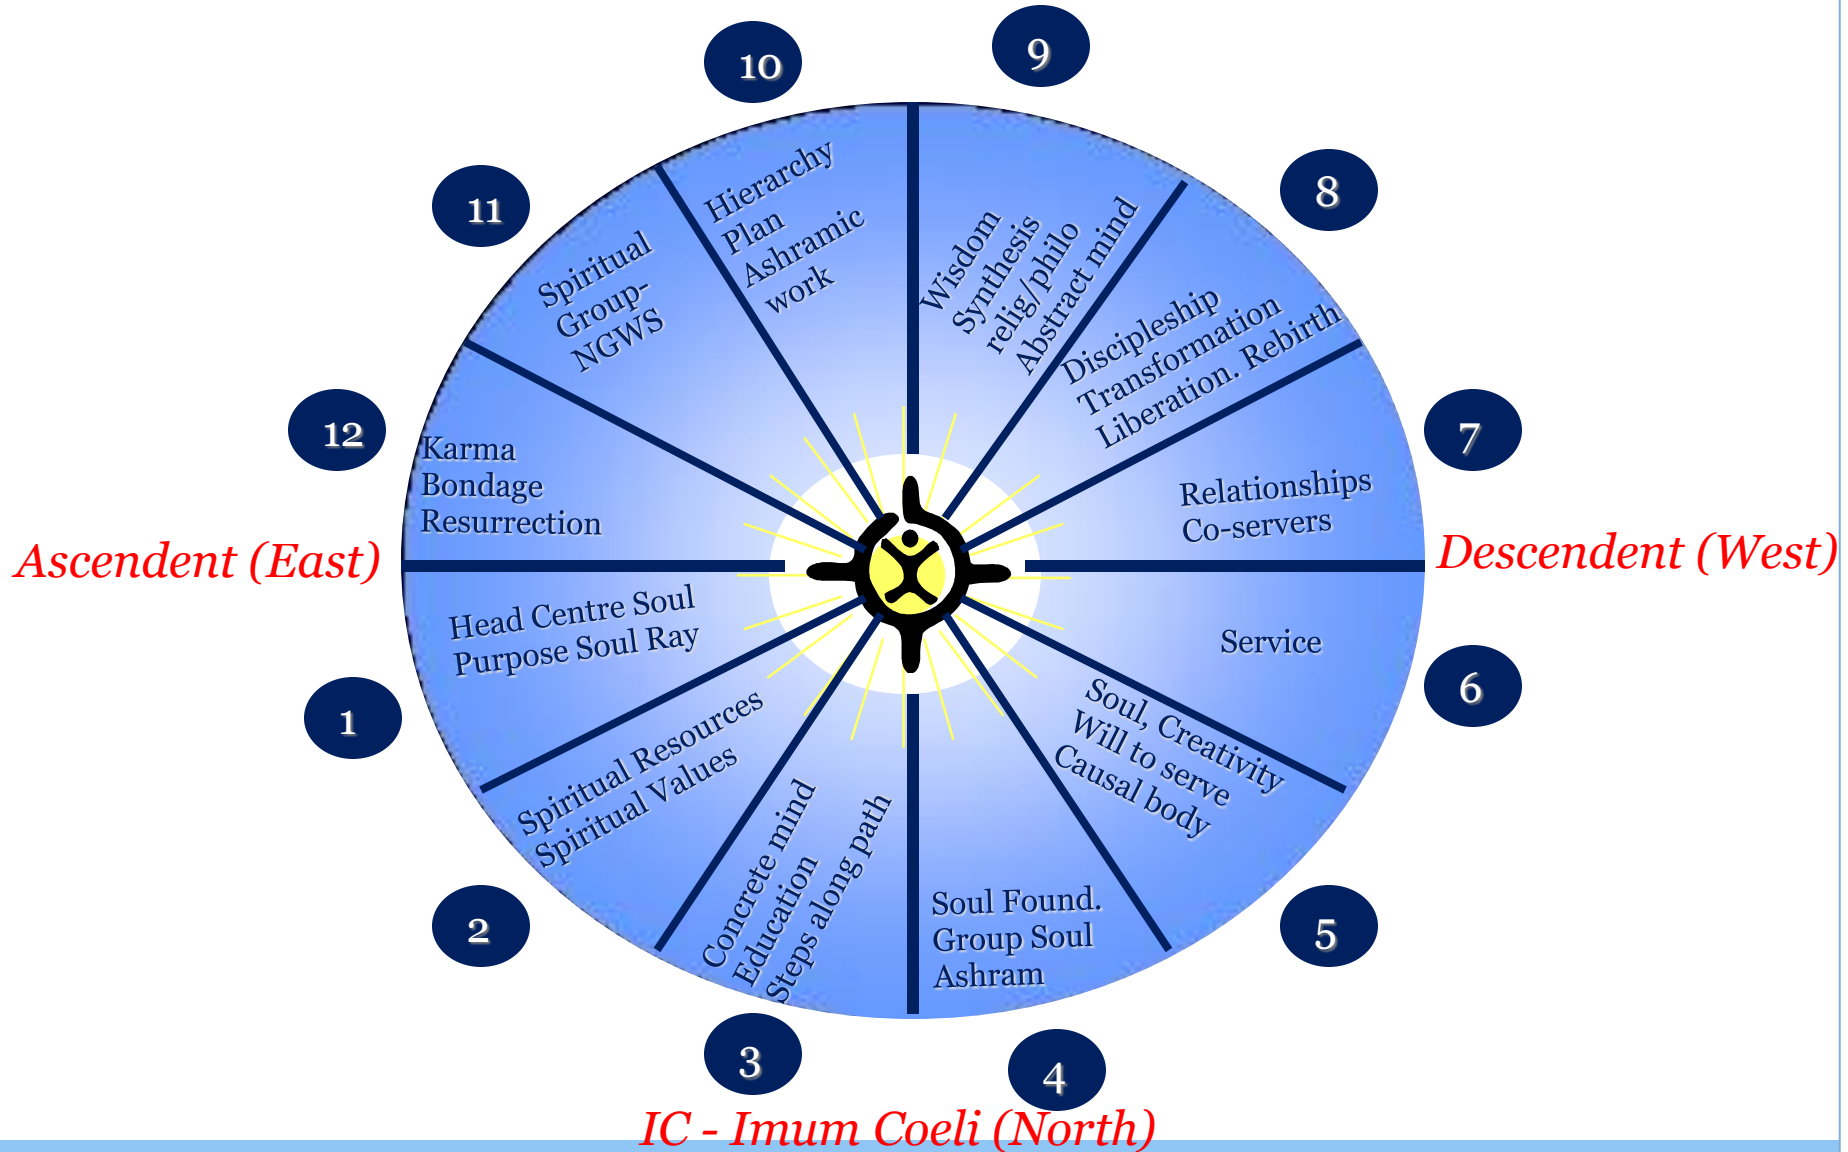

The Natal Chart

(Traditional Houses)

MC - Medium Coeli (South)

The Natal Chart

(Soul-Centered Houses)

MC - Medium Coeli (South)

MORYA FEDERATION

ESOTERIC SCHOOLS OF MEDITATION, STUDY AND SERVICE