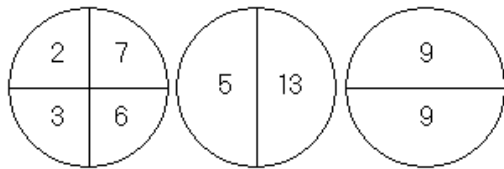

The 12 Houses

MODES*	
Cardinal	
Fixed	
Mutable	

ELEMENTS*	
Fire	
Earth	
Air	
Water