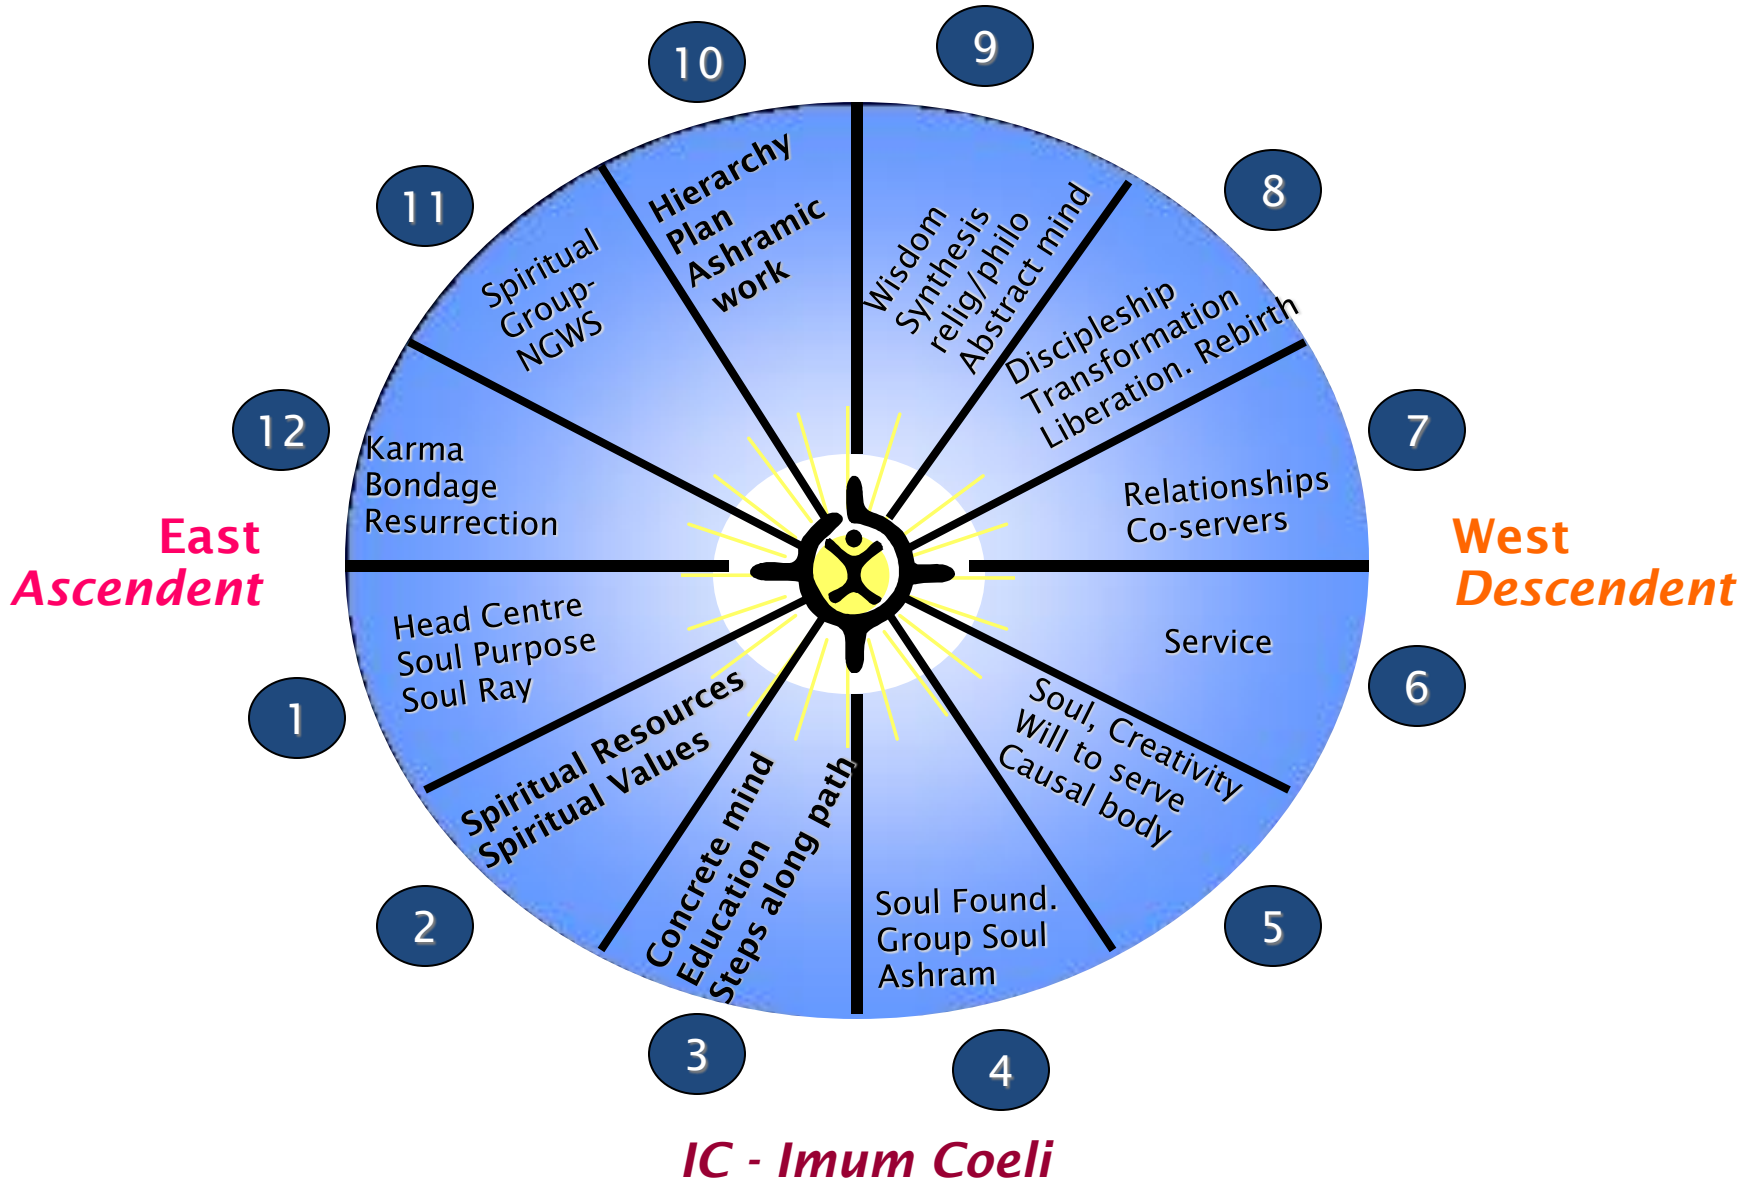

The Natal Chart

(Soul-Centered Houses)

MC - Medium Coeli