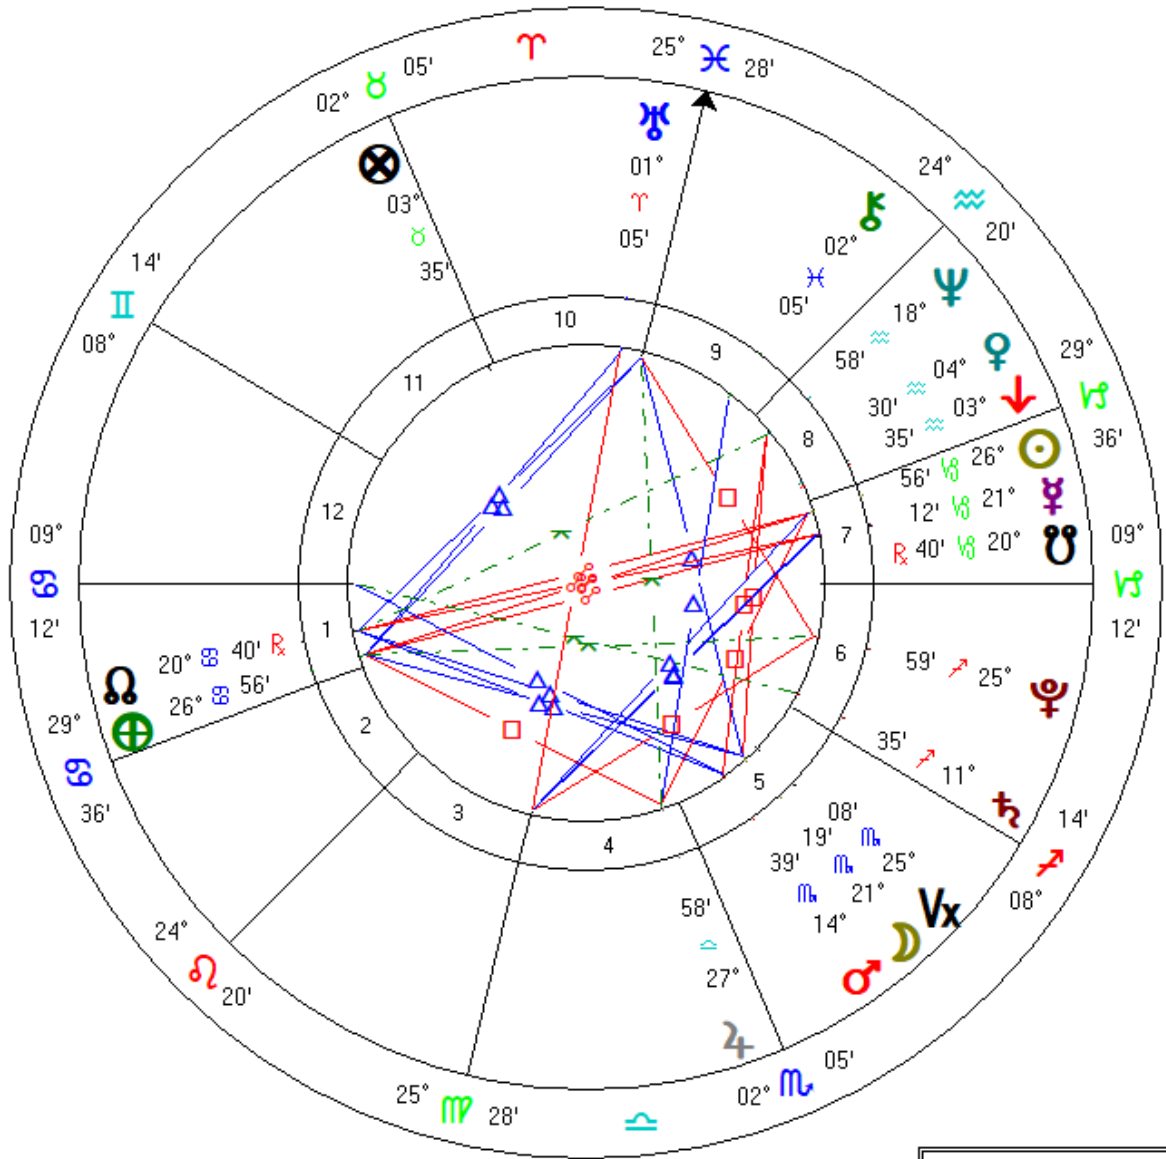

The Environment

MODES*	
Cardinal	
Fixed	
Mutable	

ELEMENTS*	
Fire	
Earth	
Air	
Water