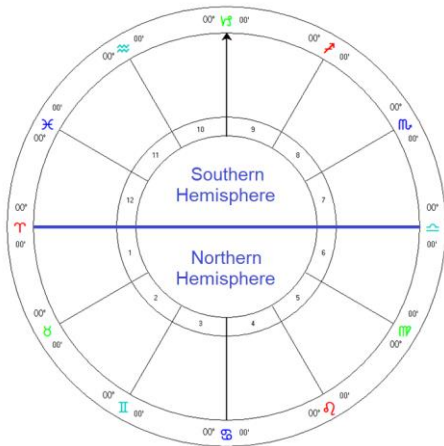

- Planets in different hemispheres show tendencies

- ✓ Northern (introvert, recharging primarily via quiet interludes)
- ✓ Southern (extrovert, recharging primarily via contact with others)
- ✓ Eastern (self-initiated activities, either alone or in a group)
- ✓ Western (group affiliation, following group-initiated activities)