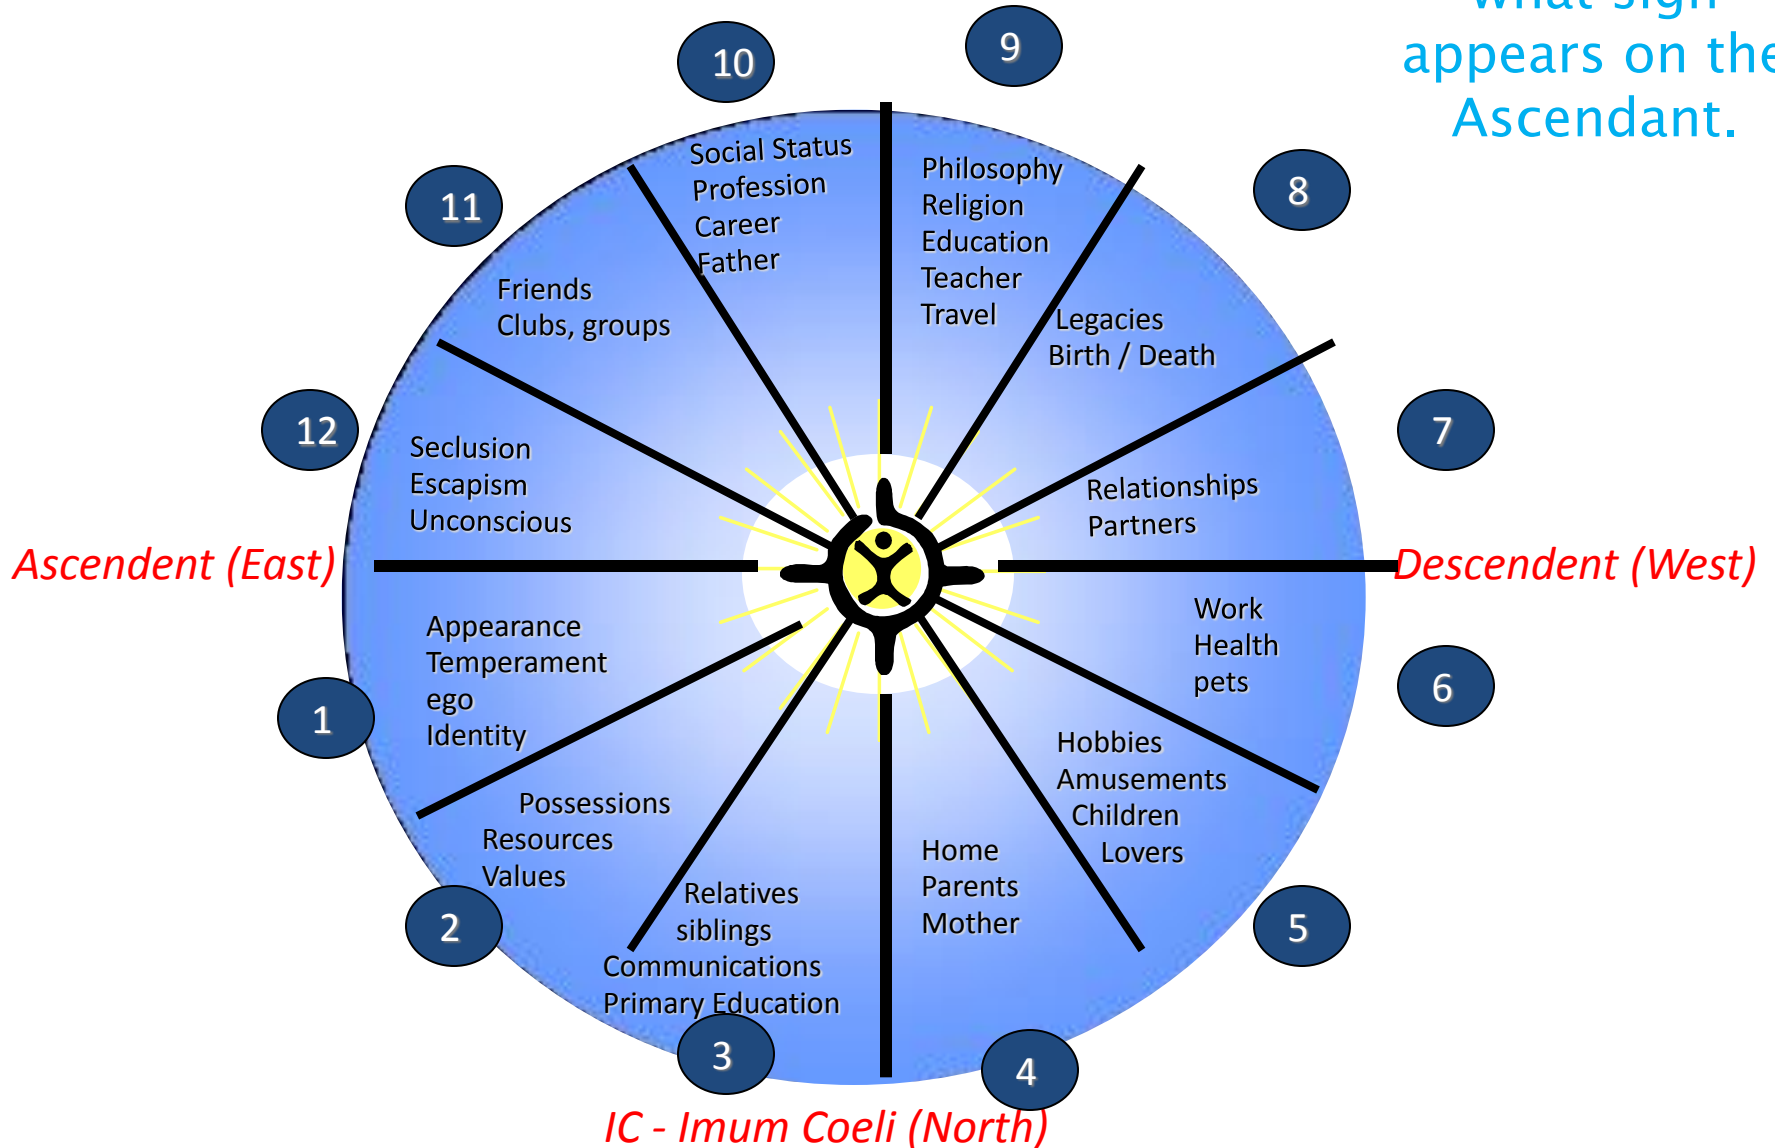

The Natal Chart

(Traditional Houses)

Time of birth determines what sign appears on the Ascendant.

MC - Medium Coeli (South)