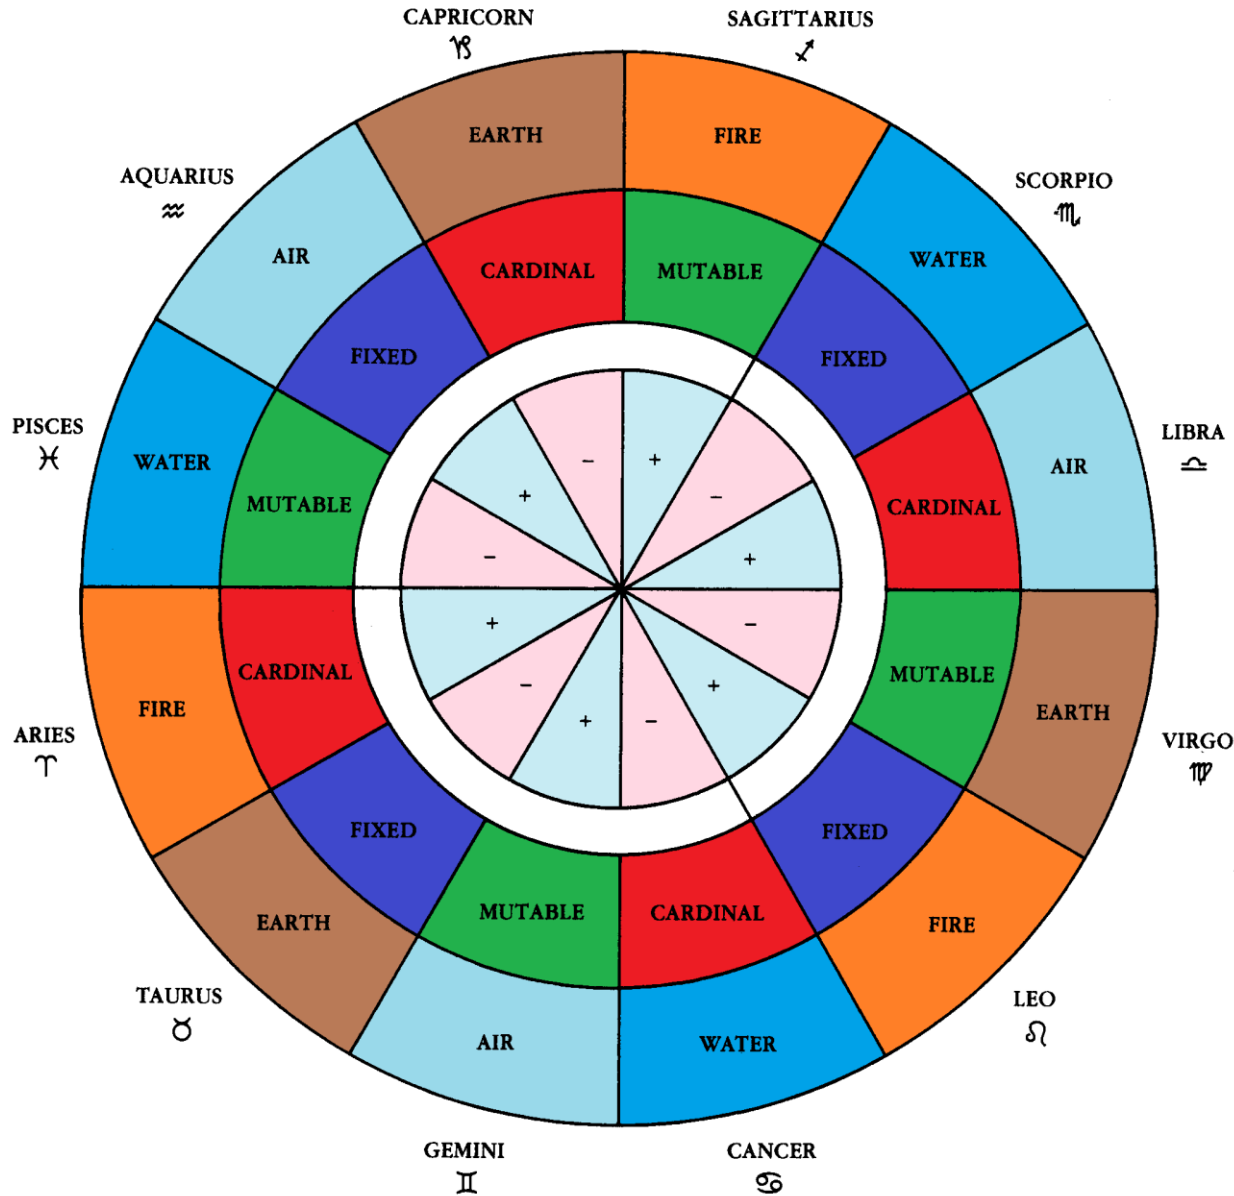

The pattern of the Zodiac repeats the triplicities of the elements and quaternaries of the modes, forming the distinctiveness of the 12 signs