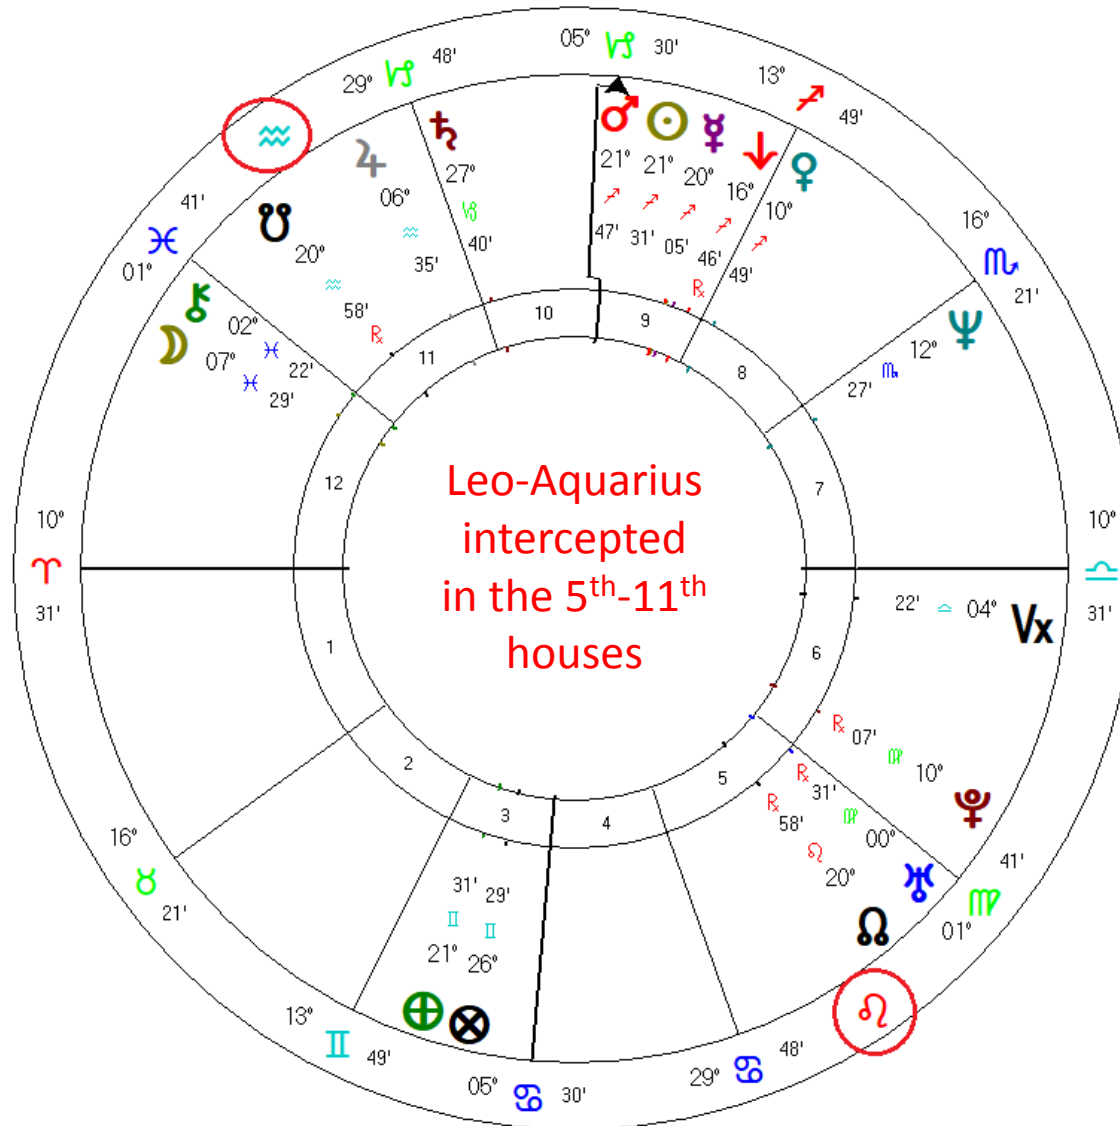

INTERCEPTIONS