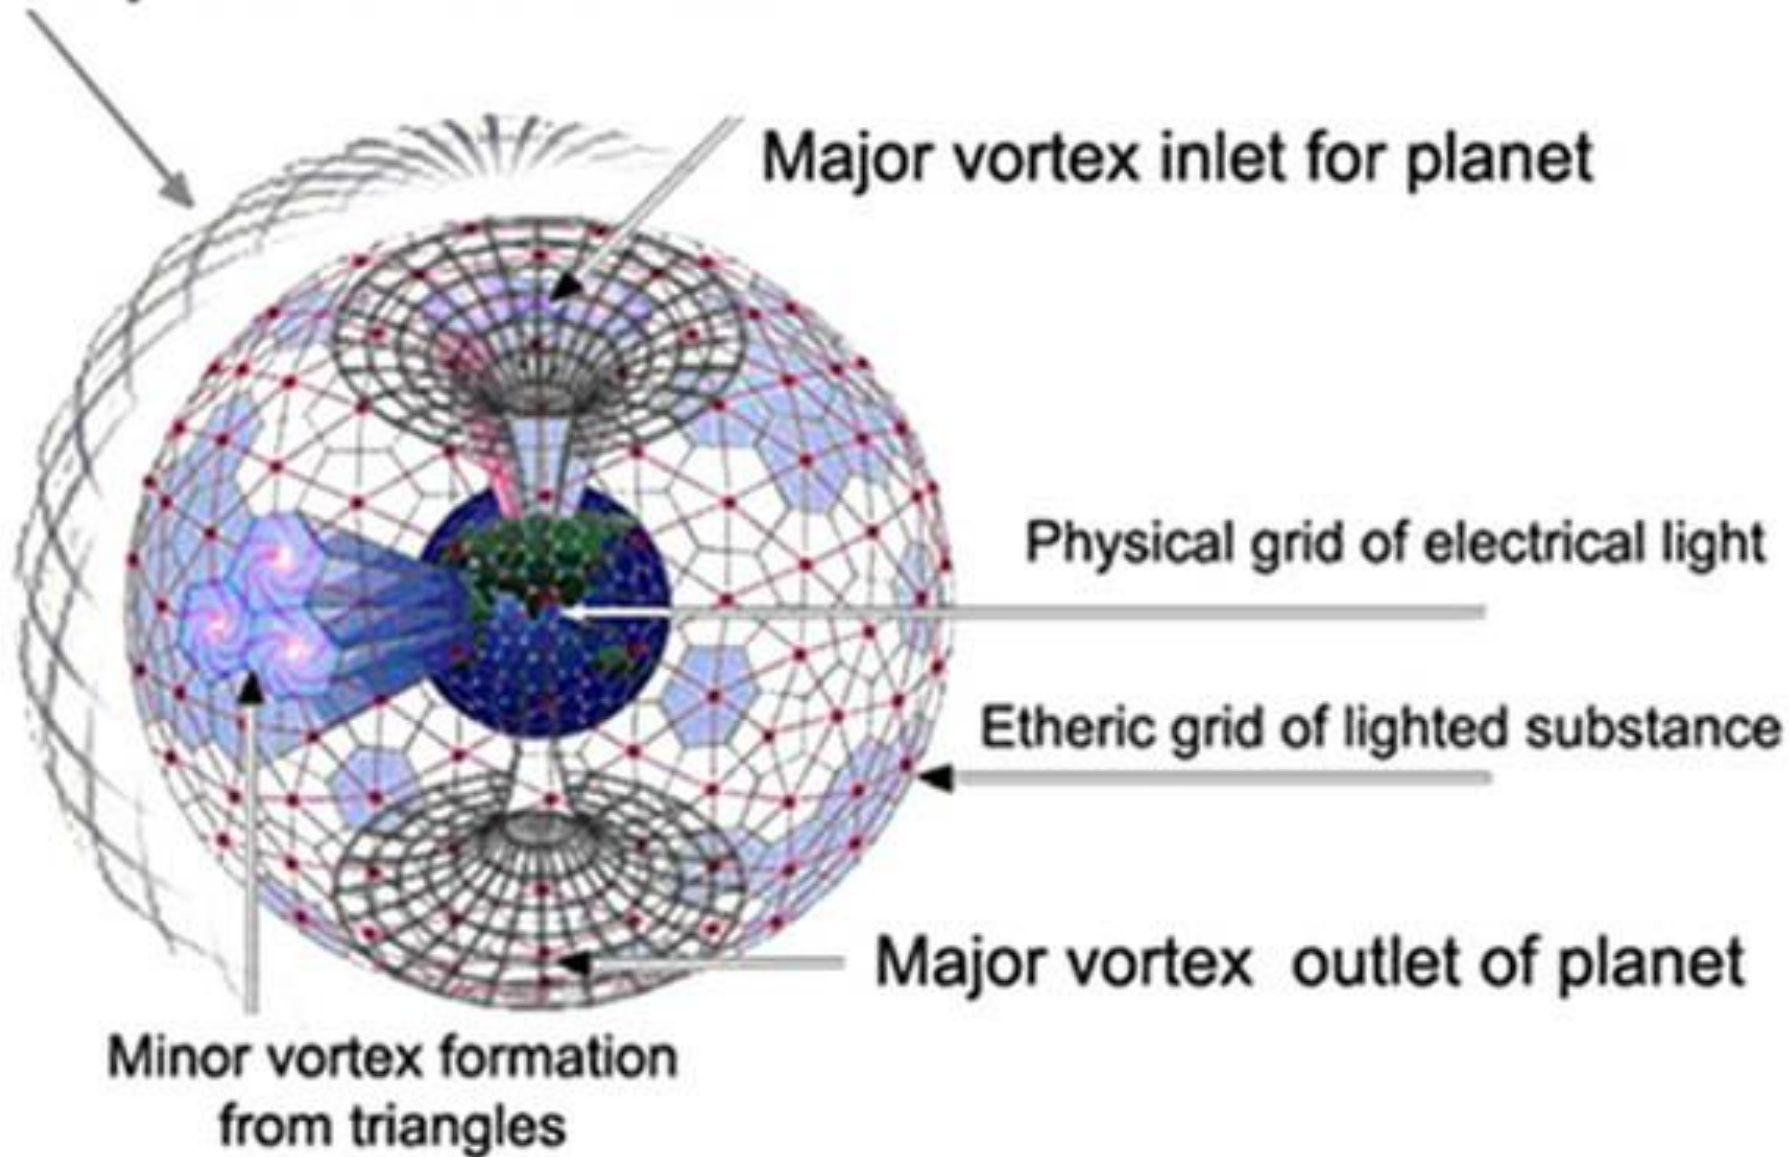

Interlacing streams of triadic energy.

- **“It is useless for students to attempt to unravel this aggregation of interlacing streams of energy. All that is now possible for man with his present equipment is to accept hypothetically these statements anent certain major triangles which affect humanity and seek to prove their effect and to endeavour to arrive at some understanding of that intricate, interwoven network which he himself possesses and to which he gives the name "etheric body." Astrologers have begun to grasp a dim idea of the interlocking triangles of energy as far as our Earth is concerned in the rather arbitrary division of the twelve constellations into four triplicities, covered by such qualifying terms as earthy triplicity or fiery triplicity, composed each of a cardinal, a fixed and a mutable sign. They thus divide up the entire zodiac into a fourfold group of interlacing and interrelated triads, each conditioned by one of the basic elements and thus qualified.”**

Loose grid of squares

This grid is open and vulnerable to the entry of negative and undesirable forces.

By drawing lines of lighted substance diagonally across these open squares evil is sealed from entry.

Tight grid of triangles

This is a simulated grid of an electric field. This sphere has 9,823 points and 29,463 links in its triangle mesh.

It is impervious to outside forces and can only be destroyed by the light within.

<http://www.mare.ee/indrek/ephi/>

Telepathic Mental Grid

The whole etheric body is in constant motion

“It is well-nigh impossible for man to draw or make a picture of the network of triangles and, at the same time, see them taking the circular form in their totality of the etheric body of the planetary sphere. The reason is that the whole etheric body is in constant motion and ceaseless transformation, and the energies of which it is composed are in a state of constant change and circulation.” (TEV 165)