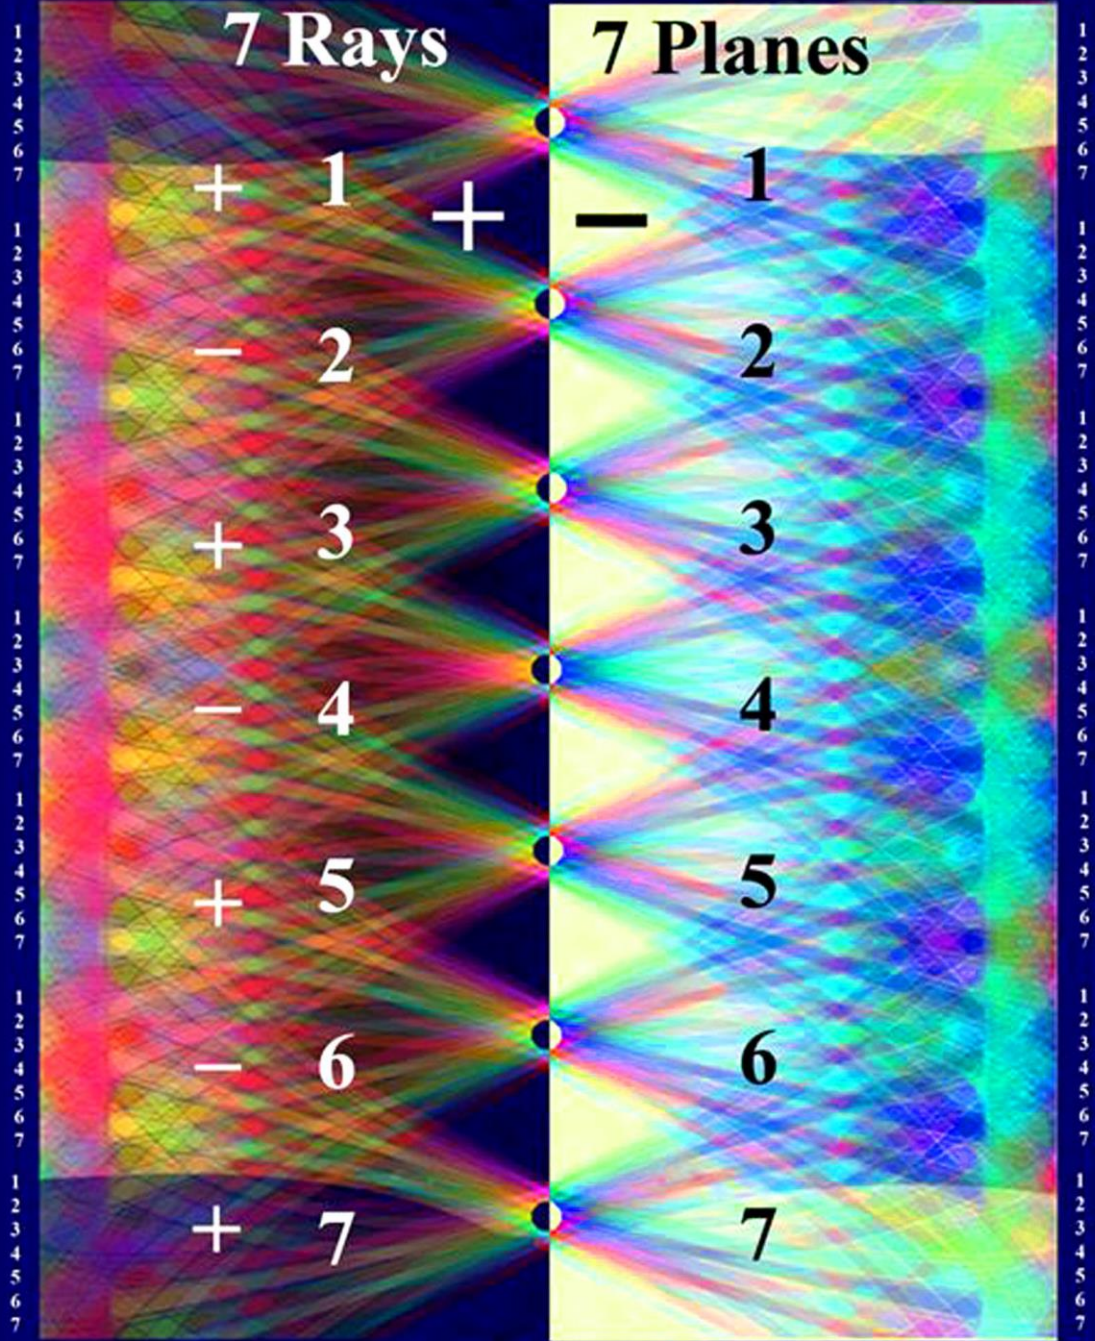

Mental ●

Astral ●

Etheric ●

Rapidly moving triangle

Palpitating with every color

- By the time the third Initiation is reached, a wondrous transformation has transpired. The outer sphere is palpitating with every colour in the rainbow, and is of wide radius; the streams of electrical energy circulating in it are so powerful that they are escaping beyond the periphery of the circle, resembling the rays of the sun. The nine petals are fully unfolded, forming a gracious setting for the central jewel, and their orange hue is now of a gorgeous translucence, shot with many colours, that of the egoic ray predominating. The triangle at the base is now quickened and scintillating, and the three points are small blazing fires, showing to the eye of the clairvoyant as sevenfold whorls of light, circulating their light from point to point of a rapidly moving triangle." (TCF 764)