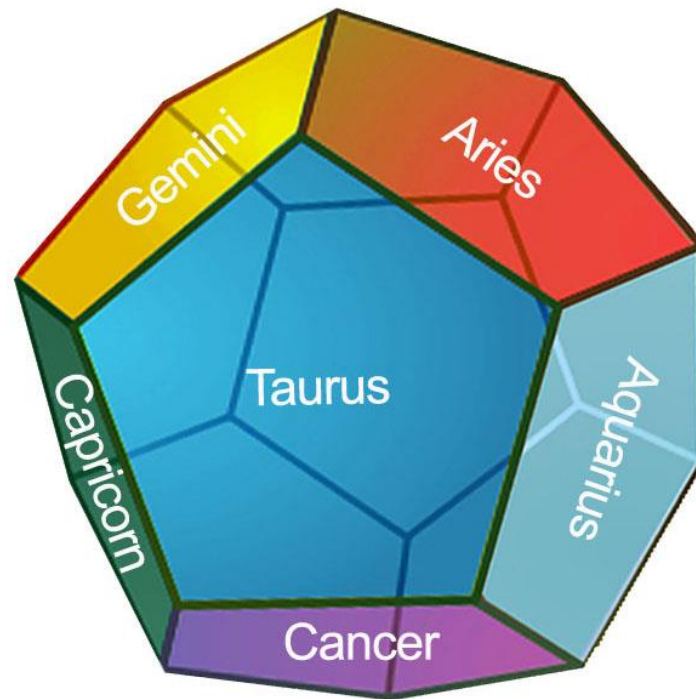

Synthesis and Astrology

The 12 faces of the Zodiac seen as a Dodecahedron.